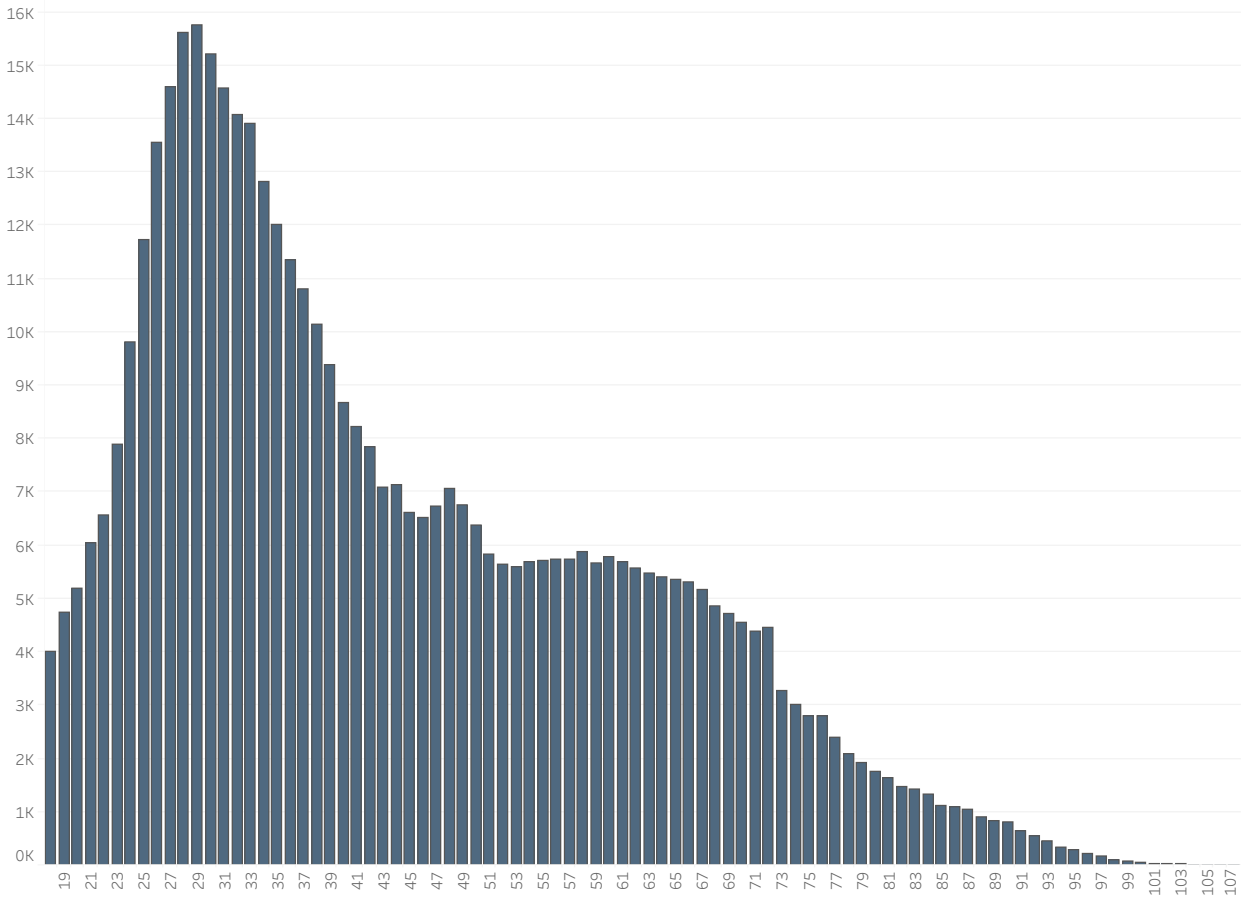

Current Registration - Age - (Interactive Display)*

AGE

Total Registered
(Adjusts to Filter Selections)
471,403

- Display Data By:
*(Click to select)
- Total Registered
 - Party
 - Status
 - Gender

Legend - Current
■ Total Registered

- Party All
- Status All
- Gender All
- Age (groups) All
- City Council District All